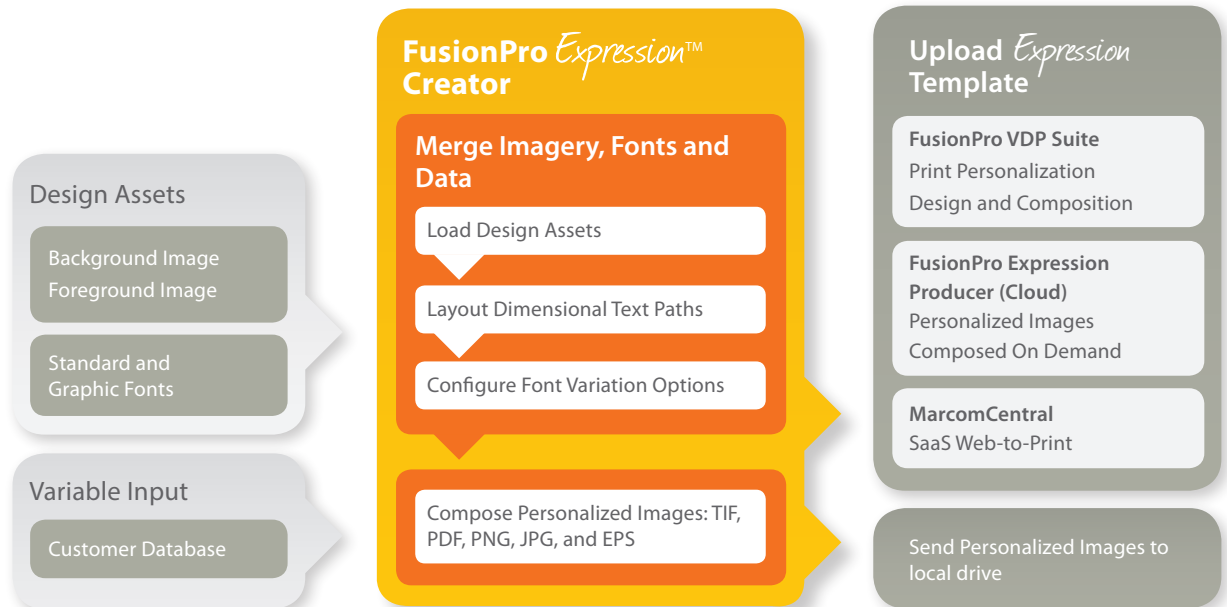

FusionPro *Expression*[™] Creator

The Ultimate Image Personalization Solution

FusionPro Expression Creator is the premiere image personalization solution that combines data and imagery to produce truly unique and compelling personalized images. The use of personalized images within print, email, web, and other marketing vehicles has proven to dramatically increase readership and response rates. This innovative product is now widely available and affordable to the marketplace operating on both MAC and PC platforms. FusionPro Expression Creator offers unlimited usage with no charge per image providing limitless possibilities.

Flexible, Scalable, Compatible

FusionPro Expression products are Macintosh and PC compatible. Output images using a local desktop computer or PTI's cloud servers. FusionPro Expression Creator scales quickly and easily with integrations into the FusionPro VDP Suite, FusionPro Expression Cloud and MarcomCentral.

Fascinate

FusionPro *Expression*™ Creator Workflow

RELATED PRODUCTS

FusionPro Expression Producer (Cloud)
Compose personalized images on demand using a URL string and without local servers.

FusionPro VDP Suite
Design and compose personalized print campaigns.

FusionPro Links
Create personalized URLs and microsites to drive and track responses in cross media campaigns.

MarcomCentral
Marketing on demand portal hosts a variety of marketing materials that can be customized and ordered across a distributed network.